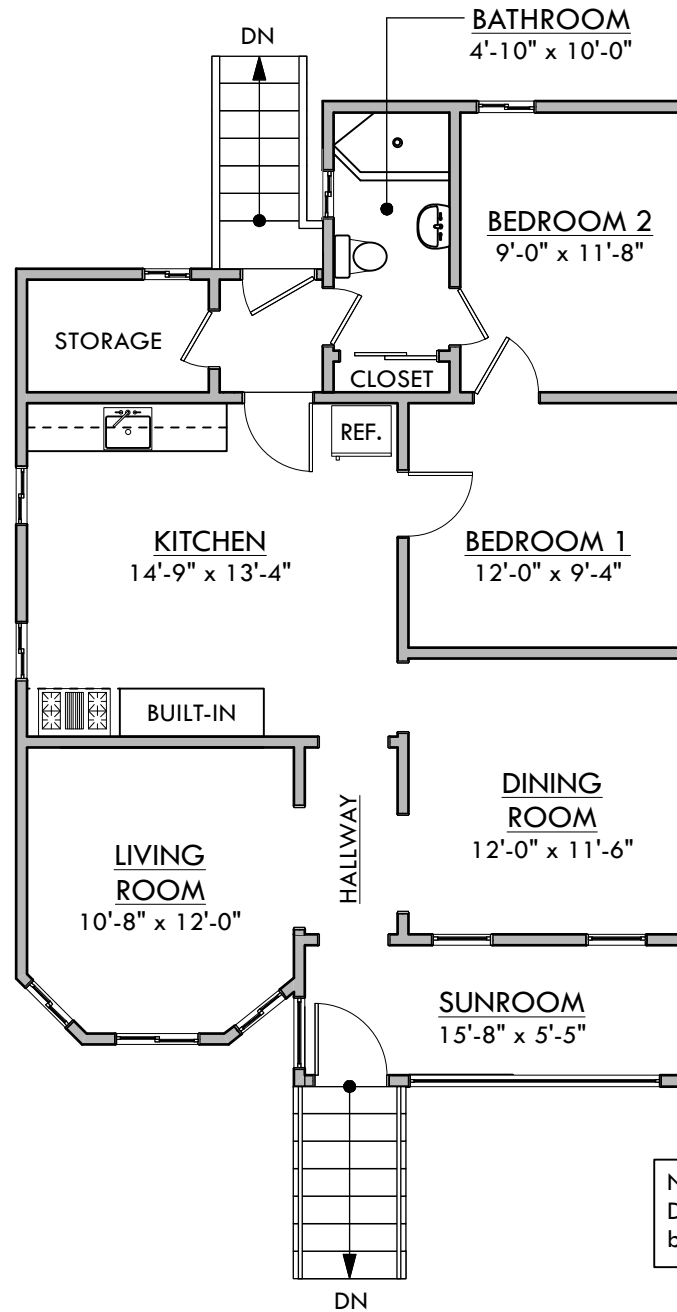

1439 67TH ST. LOWER FLOOR PLAN  
975 S.F.

1439 67TH ST. 1ST FLOOR PLAN  
1,050 S.F.

NOTE:  
Dimensions provided  
by seller